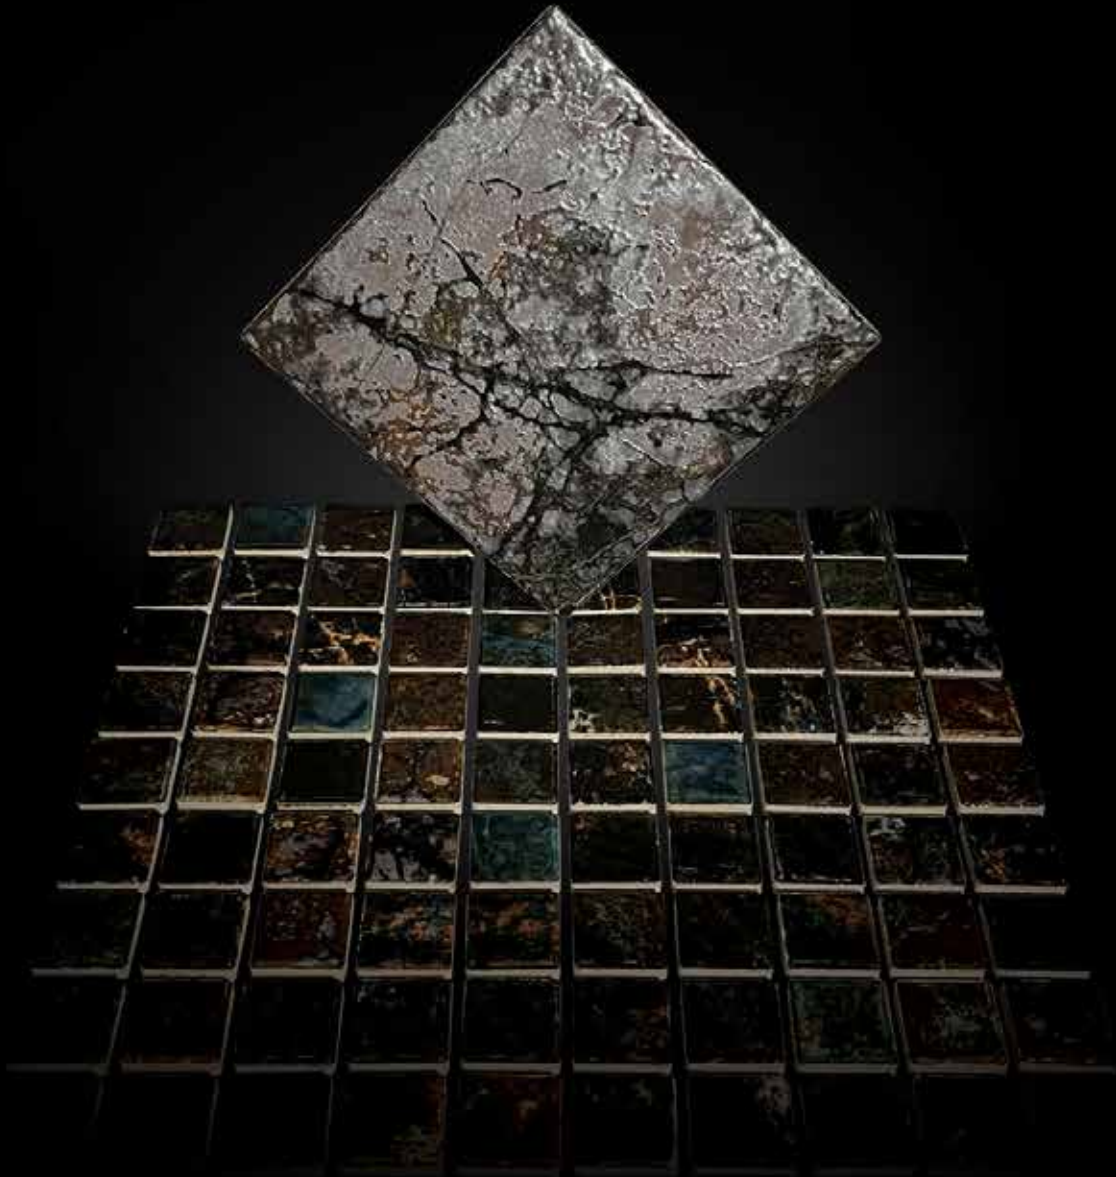

SWIMMING POOL & SPA TILES
FOR INTERIOR & EXTERIOR APPLICATIONS

VOL. 22