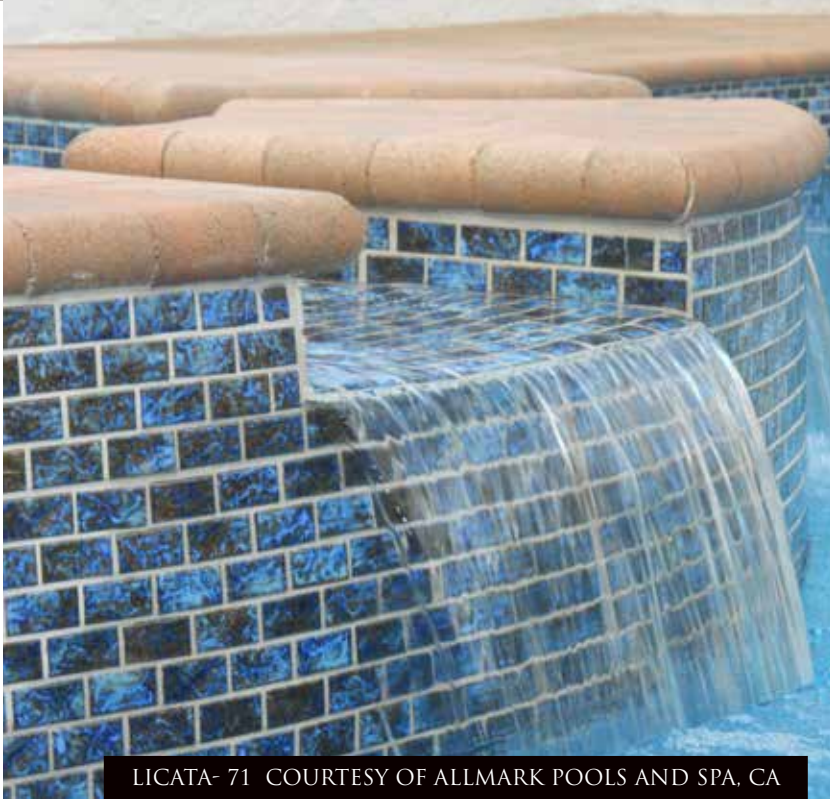

STQ-331

UPGRADE LICATA

1 ¹/₈" X 2 ¹/₄" 1 SHEET = 1.00 SF
20 SHEETS / 20 SF PER BOX

LICATA- 71 COURTESY OF ALLMARK POOLS AND SPA, CA

LICATA-71
BLUE BLEND

LICATA-72
ONYX GOLD

UPGRADE LEGACY

RANDOM BLOCK 1 SHEET = 1.00 SF
20 SHEETS / 20 SF PER BOX