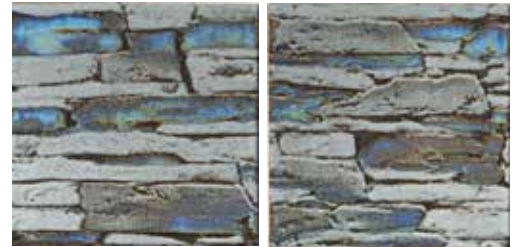

PLANET-113 W/ 333 COURTESY OF MD POOLS, CA

TRIMS:  6" BEAD BEAK

UPGRADE STONELEDGE

6" X 6" 4 PCS = 1.00 SF
60 PCS / 15 SF PER BOX

SL-GRAY COURTESY OF PALMERS POOLS, UT

SL-AZURITE

SL-GRAY

TRIMS:  6" BEAD BEAK