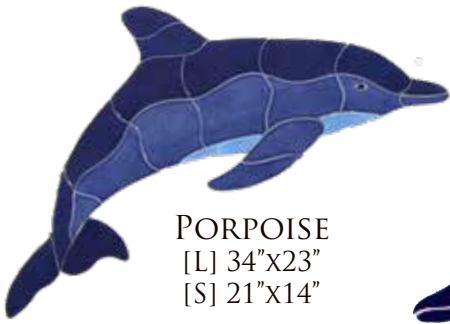

TURTLE-BROWN
[L] 27"x24"

SAND DOLLAR
4"x4"

SEAHORSE
[BLUE]
10"x20"

STARFISH [PEACH]
7"x7"

STARFISH [ORANGE]
7"x7"

SEAHORSE
[RED]
5"x10"

SEAHORSE
[PEACH]
3"x5"

PORPOISE
[L] 34"x23"
[S] 21"x14"