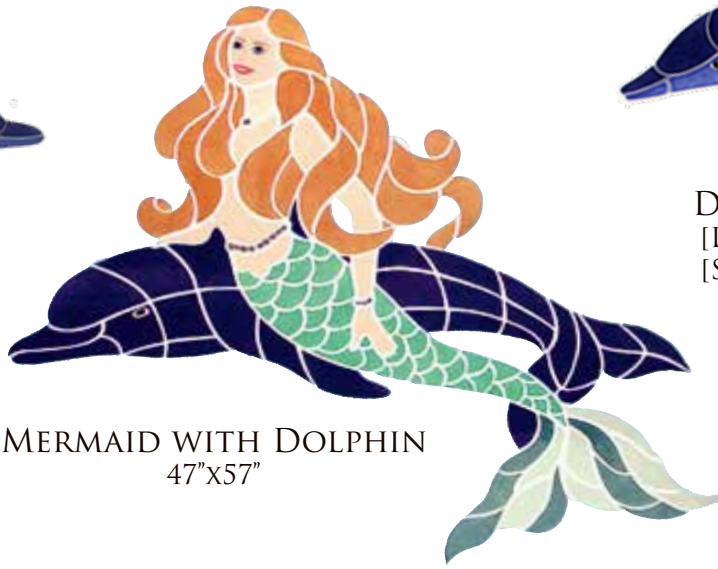

TETRA FISH
[L] 16"x11"
[S] 9"x6"

SPOTTED FISH
[L] 15"x9"
[S] 10"x7"

CORAL FISH
[L] 13"x15"
[S] 9"x10"

TURTLE
[BABY] 5"x5"

TURTLE
[S] 15"x13"

TURTLE
[M] 19"x11"

TURTLE
[L] 27"x24"

TURTLE-BROWN
[S] 15"x13"

TURTLE-BROWN
[L] 27"x24"

SAND DOLLAR
4"x4"

SEAHORSE
[BLUE]
10"x20"

STARFISH [PEACH]
7"x7"

STARFISH [ORANGE]
7"x7"

SEAHORSE
[RED]
5"x10"

SEAHORSE
[PEACH]
3"x5"

PORPOISE
[L] 34"x23"
[S] 21"x14"

CRAB [L]
13"x8"

CRAB [S]
6"x5"

LOBSTER [L]
13"x10"

LOBSTER [S]
8"x4"

STARHELL
5"x4" STARFISH [BLUE]
5"x5"

STARFISH
[LIGHT BLUE]
5"x5"

STARFISH [YELLOW]
8"x4"

STARFISH [RED]
8"x4"