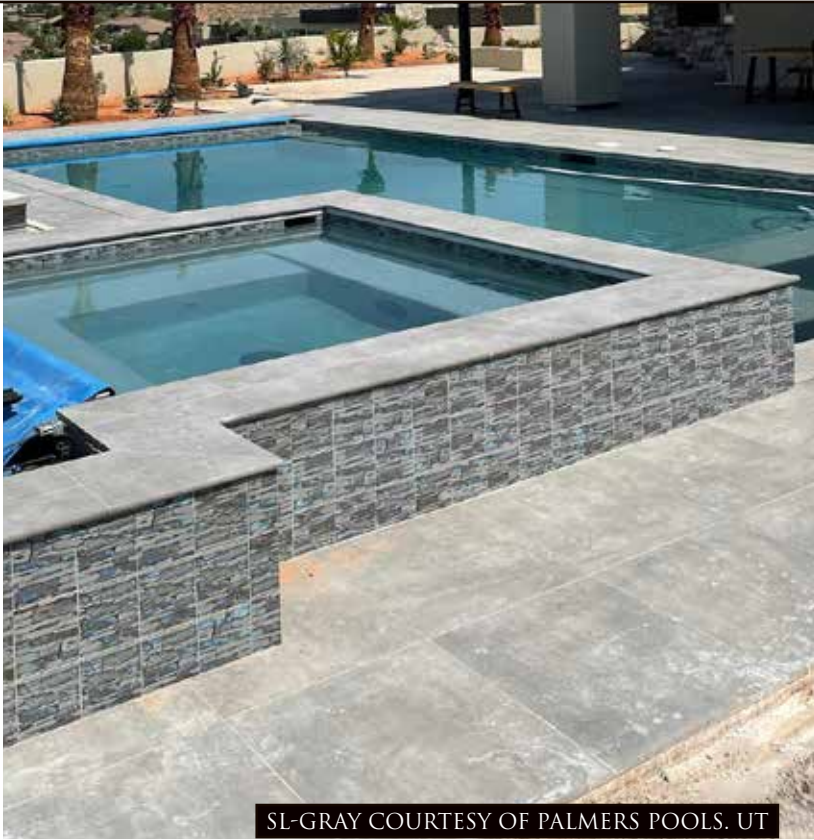

PLANET-113 W/ 333 COURTESY OF MD POOLS, CA

TRIMS:  6" BEAD BEAK

UPGRADE STONELEDGE

6" X 6" 4 PCS = 1.00 SF
60 PCS / 15 SF PER BOX

SL-GRAY COURTESY OF PALMERS POOLS, UT

SL-AZURITE

SL-GRAY

TRIMS:  6" BEAD BEAK