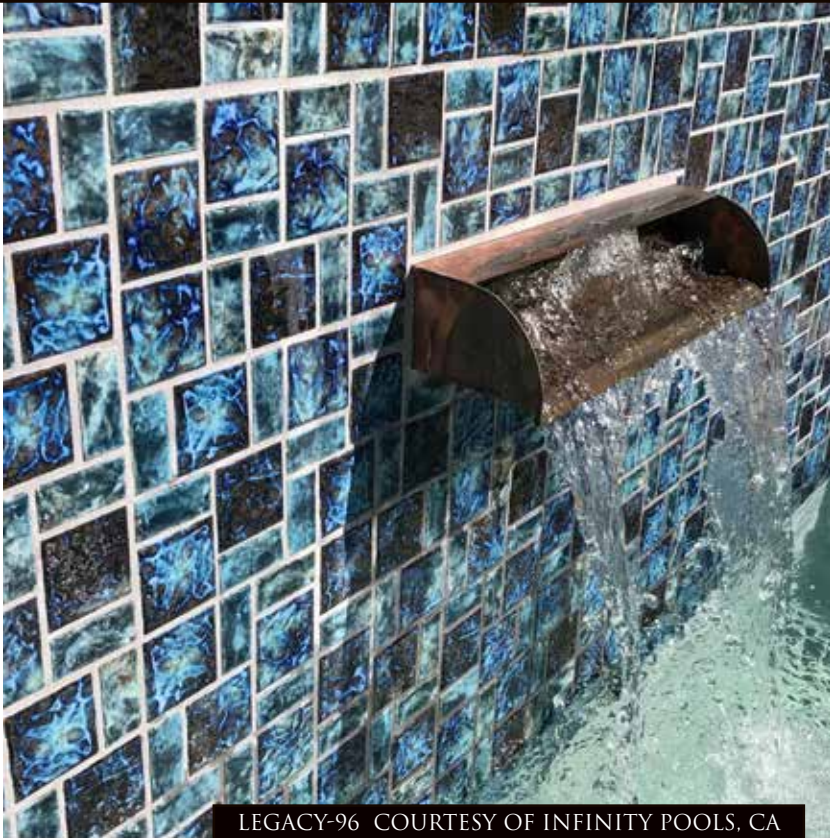

STQ-331

UPGRADE LICATA

1 ¹/₈" X 2 ¹/₄" 1 SHEET = 1.00 SF
20 SHEETS / 20 SF PER BOX

LICATA- 71 COURTESY OF ALLMARK POOLS AND SPA, CA

LICATA-71
BLUE BLEND

LICATA-72
ONYX GOLD

UPGRADE LEGACY

RANDOM BLOCK 1 SHEET = 1.00 SF
20 SHEETS / 20 SF PER BOX