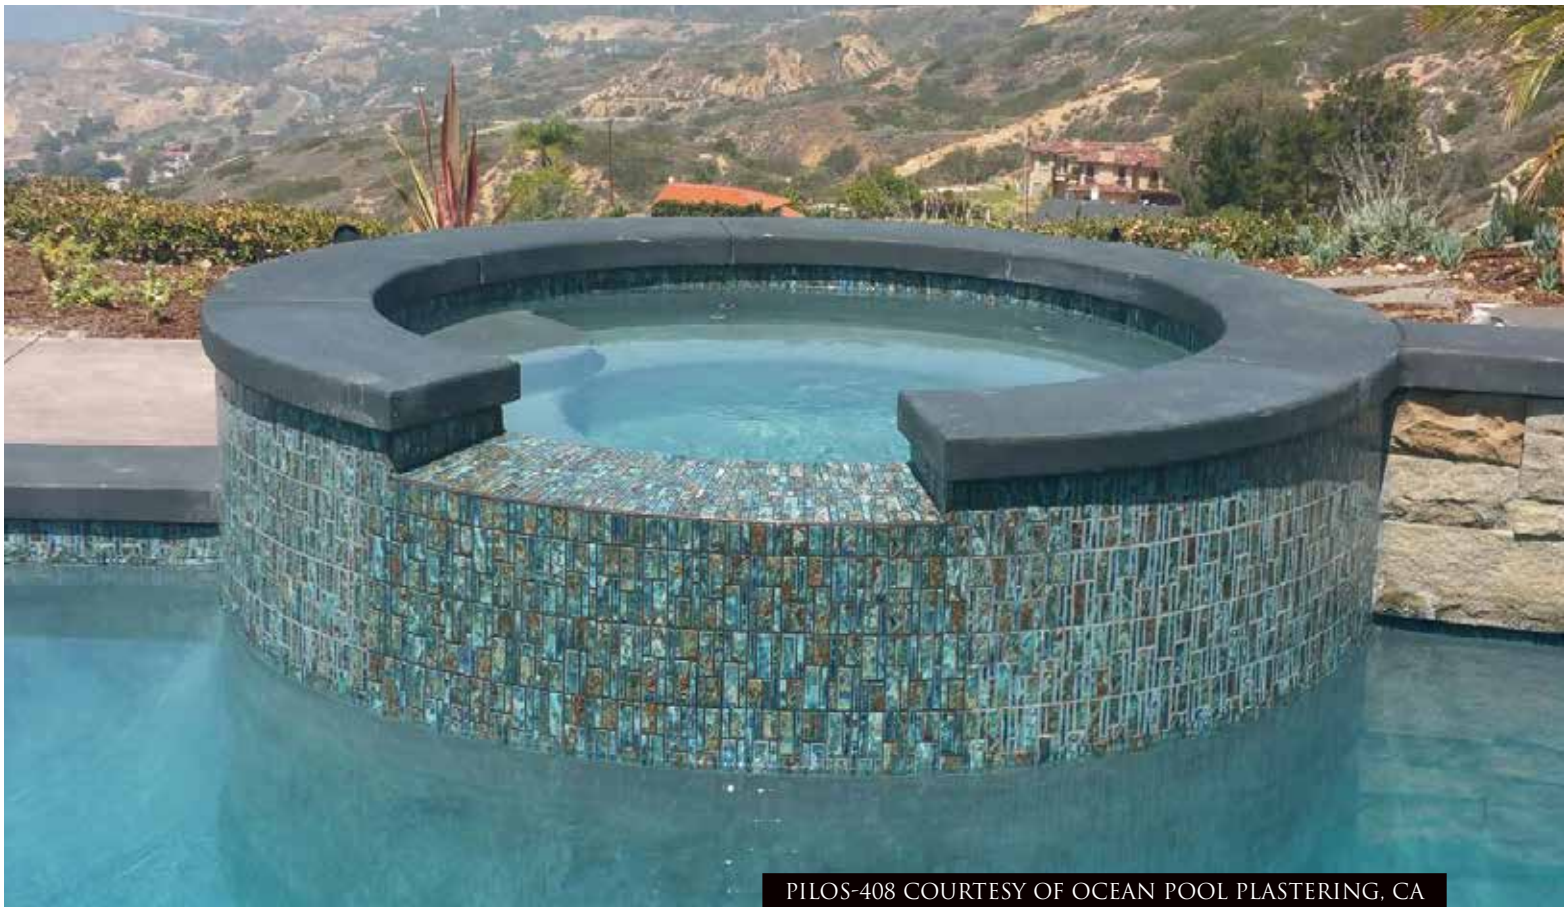

PILOS-404
SUMMER BLUE

PILOS-408
SPRING

PILOS-402 COURTESY OF CALIFORNIA POOLMAN, CA

PILOS-404 COURTESY OF MICHAEL'S POOL SERVICE, INC., CA

PILOS-408 COURTESY OF OCEAN POOL PLASTERING, CA

JOYA UPGRADE

TRIMS:  6" BEAD BEAK