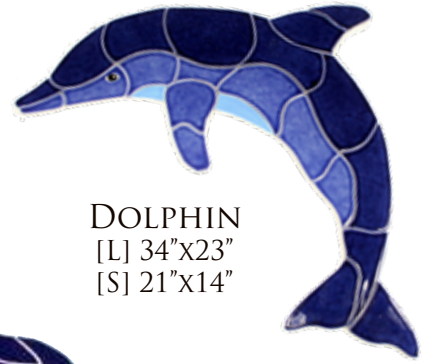

DOLPHIN
[L] 34"x23"
[S] 21"x14"